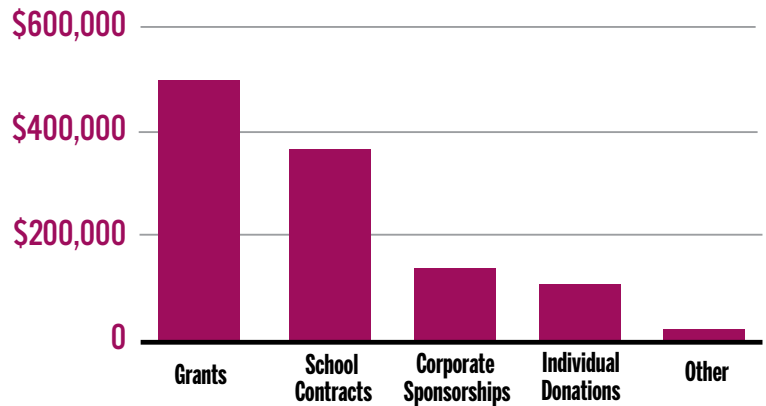

**48 Volunteers and 230 Hours**  
**Caring for Summer Gardens**

**1776 Seedlings Planted Across 24 Schools**  
**60 Varieties of Plants Growing in Schools**

# CITYSPROUTS' FINANCIALS

September 1, 2022 to August 31, 2023

Total Expense \$1,047,148

Total Revenue \$1,125,302

\*For a full audited report, please contact Jessica at [jparsons@citysprouts.org](mailto:jparsons@citysprouts.org).