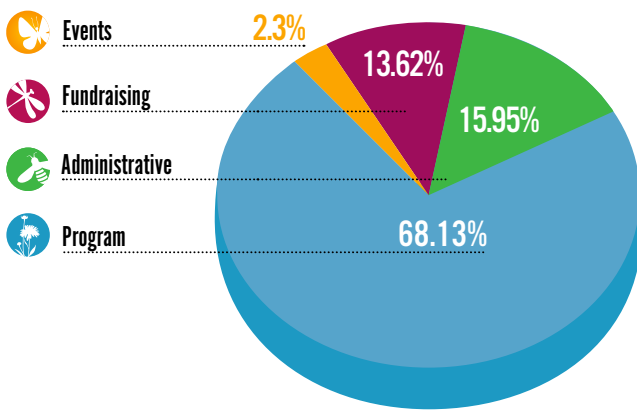

CITYSPROUTS' FINANCIALS

September 1, 2022 to August 31, 2023

Total Expense $1,047,148

Total Revenue $1,125,302